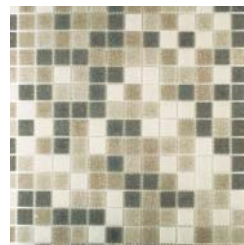

ACCENTUA

Terra Collection
Glass Tiles with Great Color and Texture

3/4" x 3/4"
Mosaics

Sheet Size :
12.75" x 12.75"
Thickness:
4mm

TLAC2001-BEA
Beach

TLAC2001-BLU
Blush

TLAC2001-CEL
Celdon

TLAC2001-CLO
Cloud

TLAC2001-CBR
Crème Brulee

TLAC2001-FLA
Flash

TLAC2001-FVA
French Vanilla

TLAC2001-GSM
Granny Smith

TLAC2001-HEA
Heather

TLAC2001-NSK
Night Sky

TLAC2001-PER
Perriwinkle

TLAC2001-POO
Pool

TLAC2001-SAD
Saddle

TLAC2001-SAG
Sage

TLAC2001-SLA
Slate

TLAC2001-SWA
Stone Washed

TLAC2001-STO
Storm

TLAC2001-WPO
West Point

TLAC2001-BLI
Blizzard

TLAC2001-QUA
Quarry