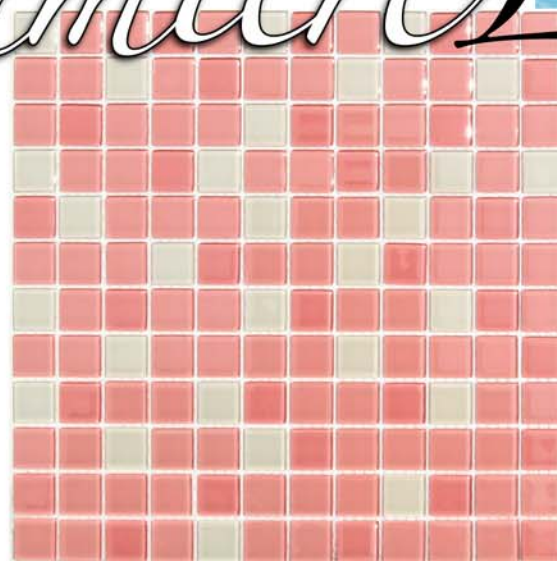

VALUED PRICED!
VALUED PRICED!
VALUED PRICED!
VALUED PRICED!
VALUED PRICED!

Lumiere Lite

A Splash
of Color
in 4mm
Glass

Available
glossy or
frosted

TLLC1001FOU Fountain Blue

TLLC1001PPI Powder Room Pink

TLLC1001FOR Forest

TLLC1001OCT October

TLLC1001SBL Sailor Blue

TLLC1001MET Metropolitan

4231 Park Avenue,
Bronx NY 10457
tel: 718•466•4650
fax: 718•466•2255
sales@emenee.com
emenee.com