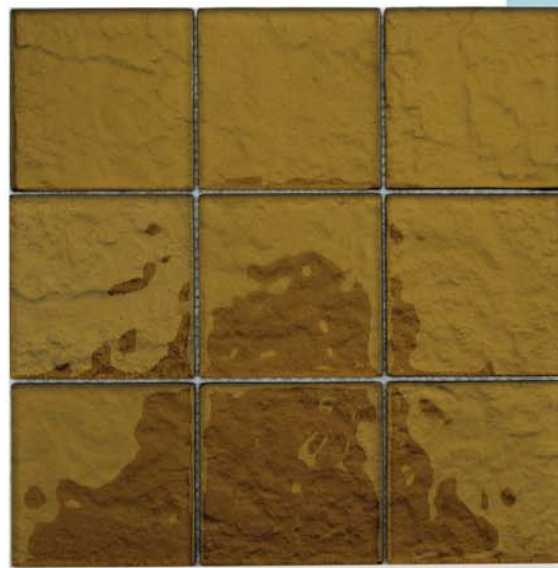

Metallique

Adds Light and Luster
to Any Decor....

Glass Tile with Metallic
Highlights. Mesh Mounted
for Ease of Installation.

TLME4x4-PLA Platine

TLME4x4-AZU Azure

TLME4x4-PRL Pearl

TLME4x4-VGD Venetian Gold

TLME4x4-BRZ Bronze