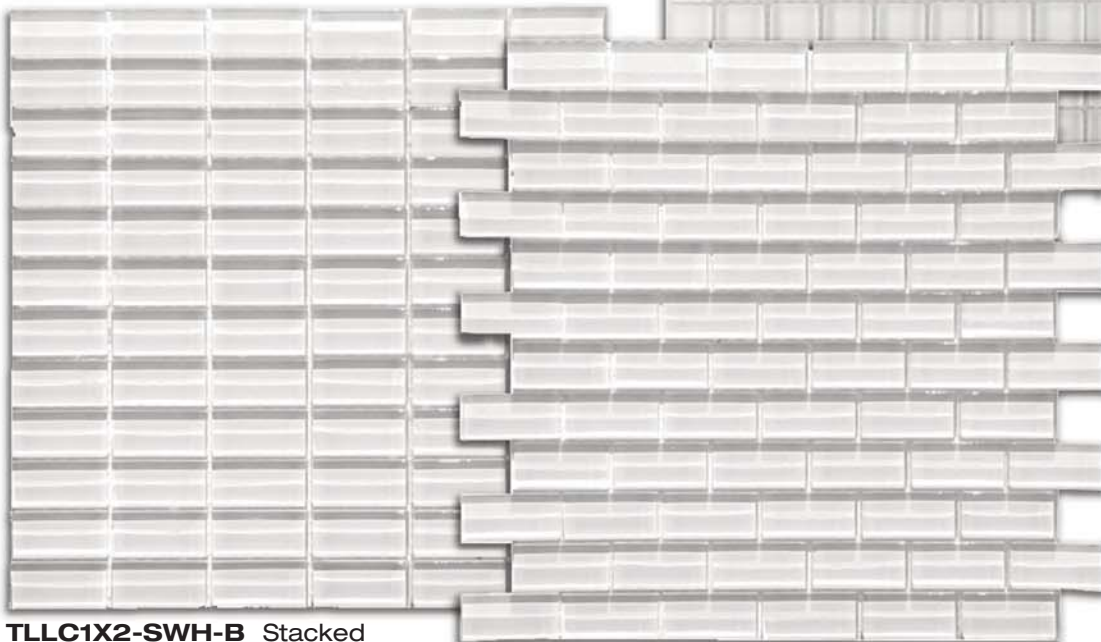

# Simply White

**TLLC2X2-SWH**  
2"x 2"  
Mesh  
Mounted

**TLLC1X8-SWH** 1"x 8"

**TLLC3X6-SWH** 3"x 6"  
also available

**TLLC4X12-SWH** 4"x 12"

**TLLC1X1-SWH**  
1"x 1" Mesh Mounted

**TLLC4X4-SWH** 4"x 4" Mesh Mounted

**TLLC1X2-SWH-B** Stacked  
1"x 2" Mesh Mounted

**TLLC1X2-SWH-A** Staggered  
1"x 2" Mesh Mounted

All  
Styles  
Available  
Glossy  
or  
Frosted

4231 Park Avenue,  
Bronx NY 10457

email:

[sales@emenee.com](mailto:sales@emenee.com)