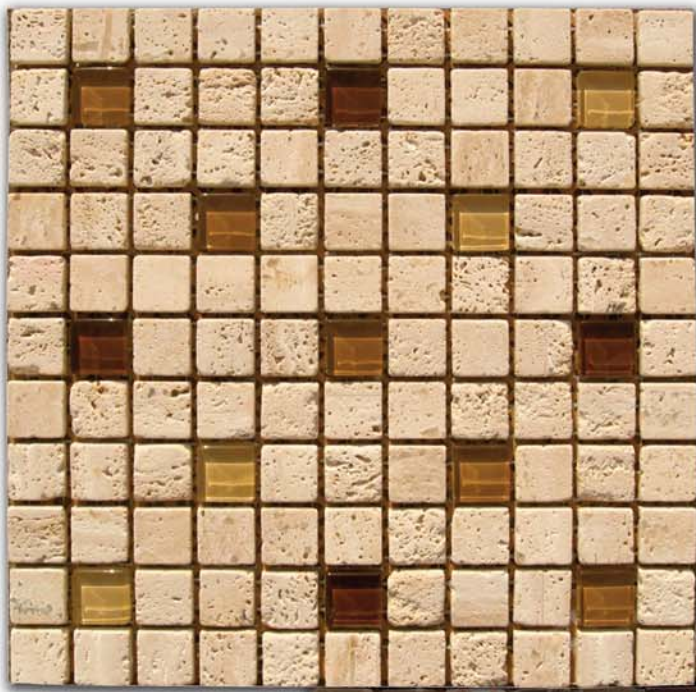

**TLVA1000SE**  
**Seascap**

**TLVA1000SA**  
**Sandstone**

**TLVA1000SH** **Shale**

# VIA APPRIA

The perfect combination of natural stone and soft frosted glass, reflecting the essence of sand, sea and surf.

4231 Park Avenue,  
Bronx NY 10457

tel: 718-466-4650

fax: 718-466-2255

[sales@emenee.com](mailto:sales@emenee.com)

[www.emenee.com](http://www.emenee.com)

**TLVA1000TRA**  
Travertine

**TLVA1000EMP**  
Emperador

**TLVA1000YEL** Egypt Yellow