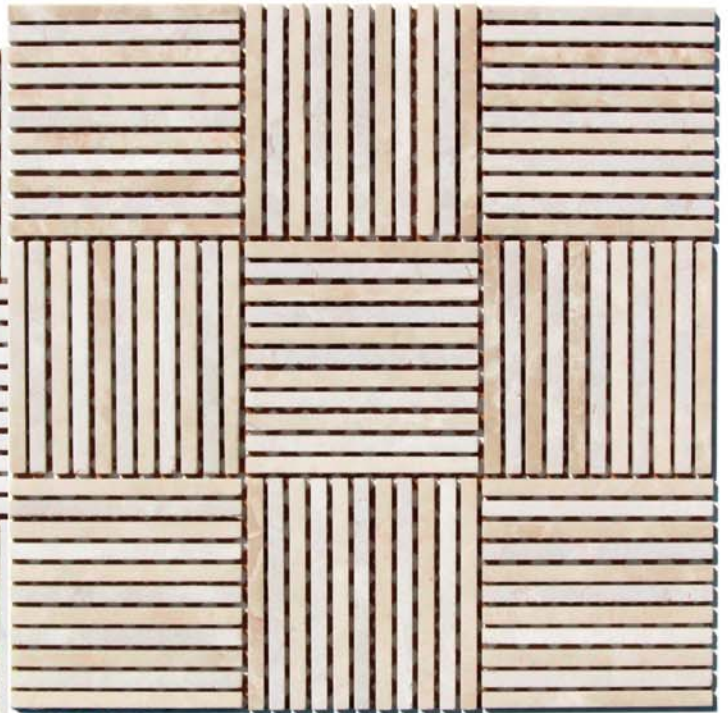

ARDESIA

Mosaico

TLSSL700-WHT (White)
Polished White Ajax

TLSSL700-SAN (Sandy Beach)
Polished Imperador, Bottocino & Ajax

Linea Piazze

TLSSL500-CAR (Carrera)
Polished & Honed China White

TLSSL500-TRA (Travertine)
Polished & Honed Royal Bottocino

4231 Park Avenue, Bronx NY 10457

tel: 718-466-4650 fax: 718-466-2255 sales@emenee.com

emenee.com

ARDESIA

Linea Pietra

TLSL2222-PRA (Prairie) Polished & Honed
White, Black, Cinderalla & Royal Botticino

TLSL2222-SAN (Sandy Beach) Polished & Honed
Light Emperador, Botticino & Ajax

Linea Accatastati

TLSL600-GRATRA
Polished Gray Marble & Egypt Yellow

TLSL600-EMPTRA
Polished Emperador & Egypt Yellow

4231 Park Avenue, Bronx NY 10457
tel: 718-466-4650 fax: 718-466-2255 sales@emenee.com
emenee.com