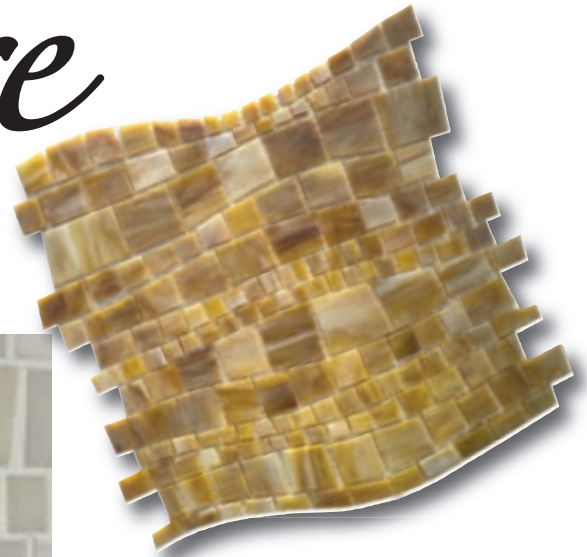

# Encata *Aleatoire*

Hand-made  
Stained Glass Tiles

Full Sheets Interlock

TLGM6666-EVE Everest

TLGM6666-CAM Camel

4231 Park Avenue, Bronx NY 10457 tel: 718-466-4650 fax: 718-466-2255  
sales@emenee.com **emenee.com**