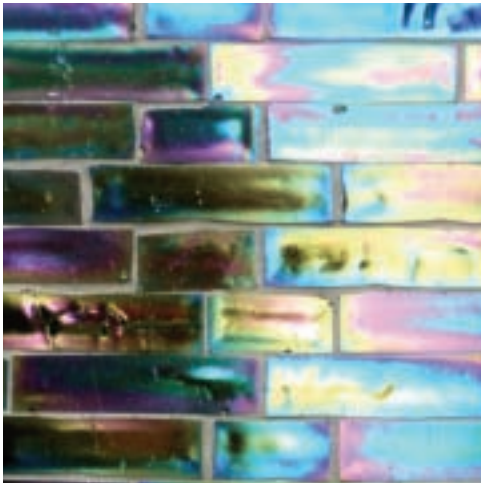

vetro riciclato

Hand-made
Recycled
Glass Tiles

TLRE2500APE Amethyst Pearl

TLRE2500SOH Soho

TLRE2500BPE Bronze Pearl

TLRE2500TBE Tribeca

- TLRELINER1-AP
Amethyst Pearl
- TLRELINER1-BP
Bronze Pearl
- TLRELINER1-SP
Silver Pearl (Soho)
- TLRELINER1-FP
Frosted Pearl
(Tribeca)