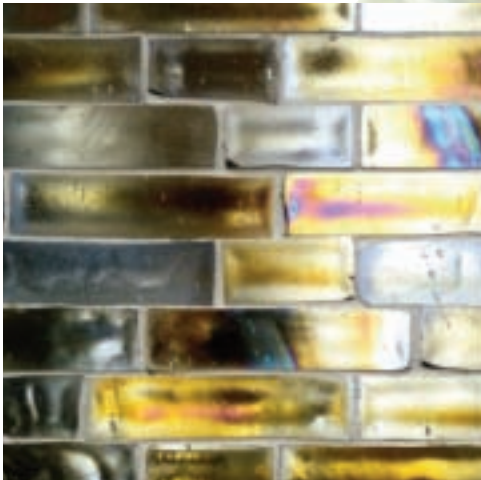

vetro riciclato

Hand-made
Recycled
Glass Tiles

TLRE2500APE Amethyst Pearl

TLRE2500SOH Soho

TLRE2500BPE Bronze Pearl

TLRE2500TBE Tribeca

- TLRELINER1-AP
Amethyst Pearl
- TLRELINER1-BP
Bronze Pearl
- TLRELINER1-SP
Silver Pearl (Soho)
- TLRELINER1-FP
Frosted Pearl
(Tribeca)