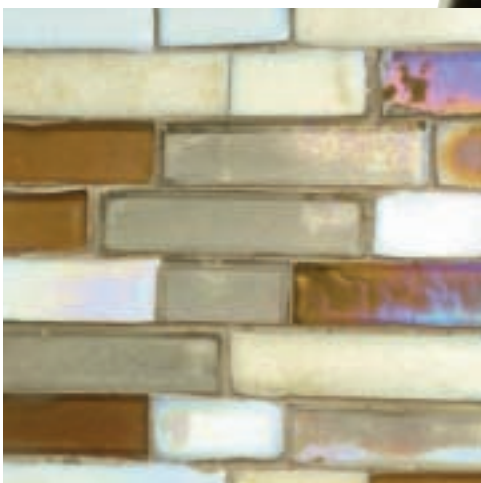

vetro riciclato

Hand-made
Recycled
Glass Tiles

TLRE2500APE Amethyst Pearl

TLRE2500SOH Soho

TLRE2500BPE Bronze Pearl

TLRE2500TBE Tribeca

- TLRELINER1-AP
Amethyst Pearl
- TLRELINER1-BP
Bronze Pearl
- TLRELINER1-SP
Silver Pearl (Soho)
- TLRELINER1-FP
Frosted Pearl
(Tribeca)