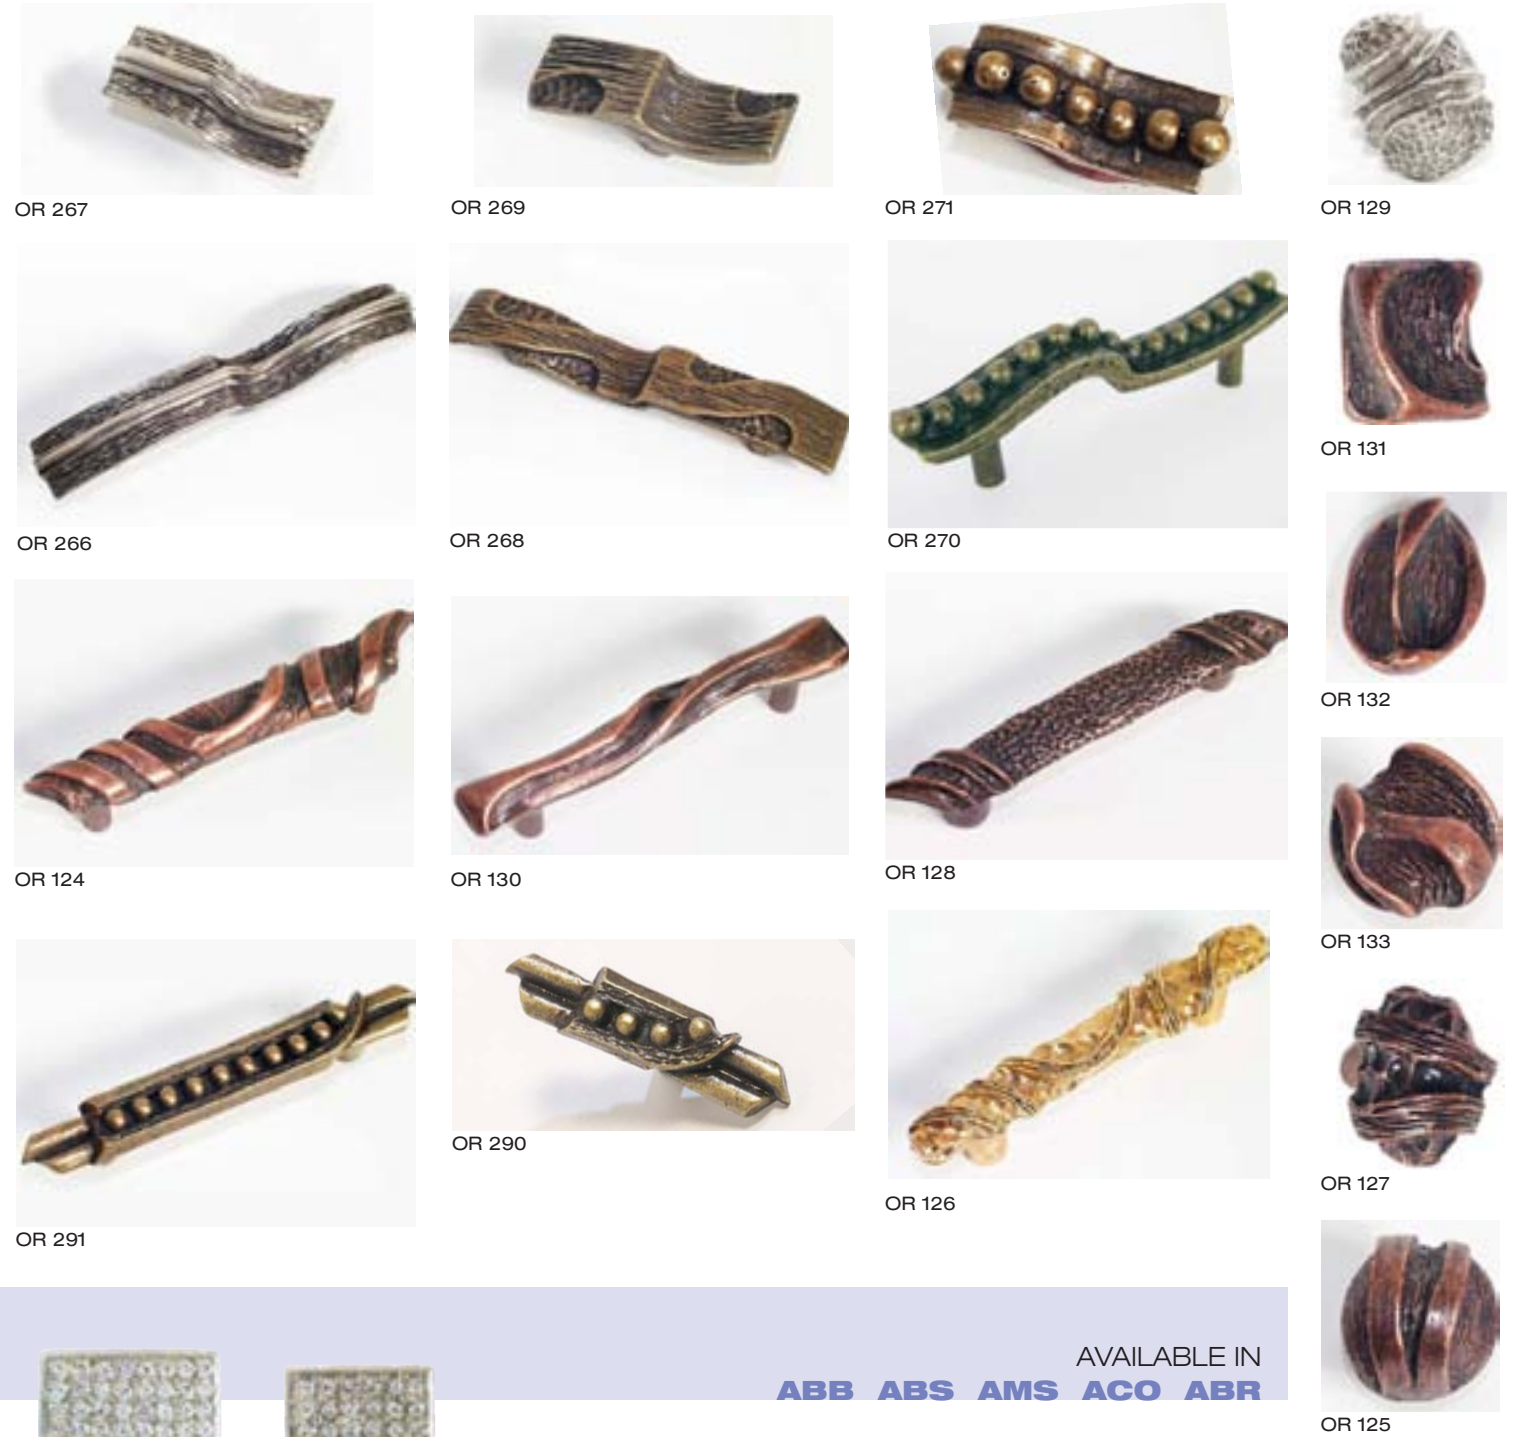

elements

ELEMENTS

AVAILABLE IN
ABB ABS AMS ACO ABR