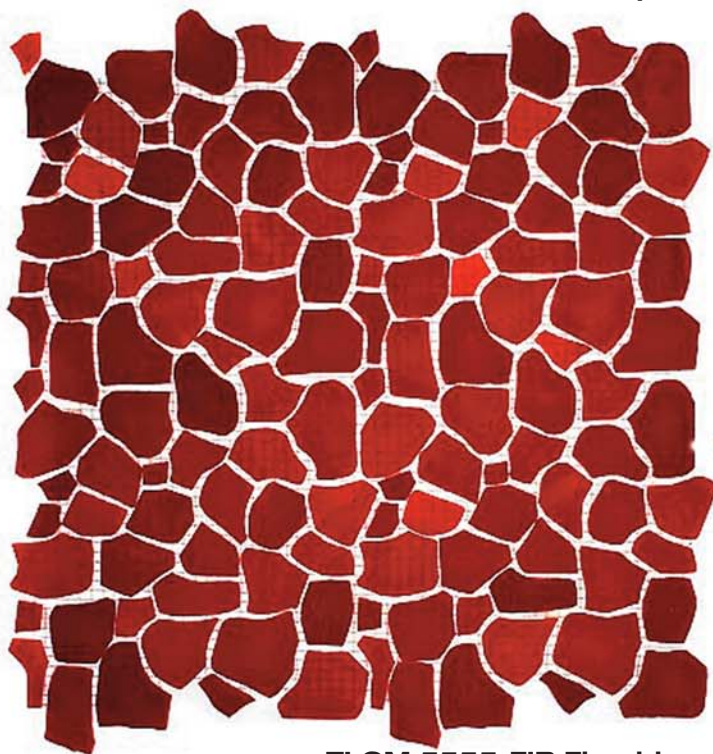

Encata

FRACTURED
STAINED GLASS
MOSAICS

TLGM 5555-BOP Blue Opal

TLGM 5555 TEY - Tigers Eye

TLGM 5555-FIR Fireside

TLGM 5555-CAM Camel

emenee
NEW YORK

4231 Park Avenue, Bronx NY 10457