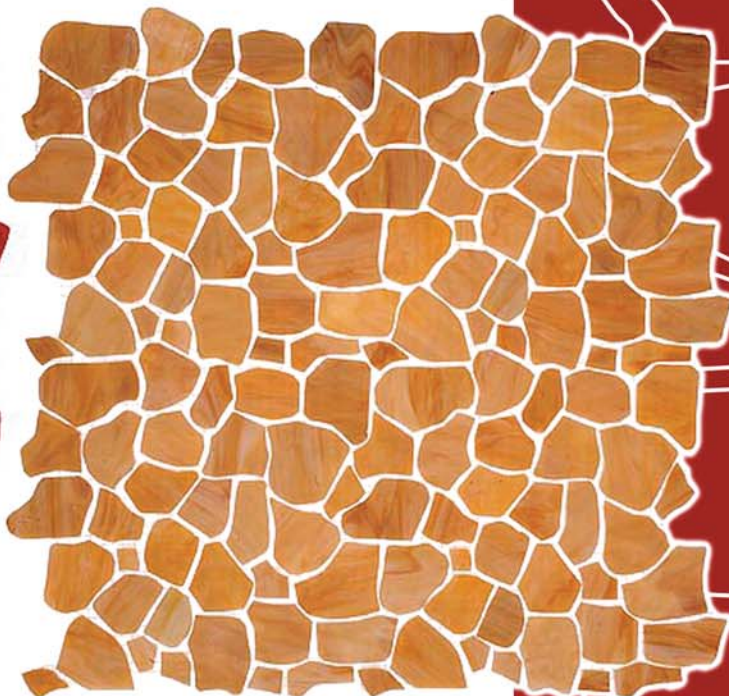

Encata

FRACTURED
STAINED GLASS
MOSAICS

TLGM 5555-BOP Blue Opal

TLGM 5555 TEY - Tigers Eye

TLGM 5555-FIR Fireside

TLGM 5555-CAM Camel

emenee
NEW YORK

4231 Park Avenue, Bronx NY 10457